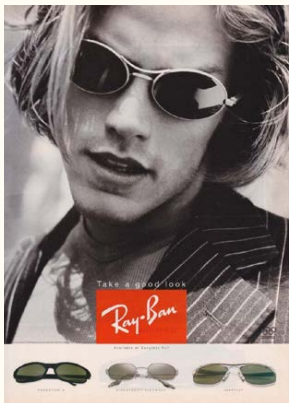

s a n d r o

PARIS

MENS EYEWEAR PRESS PIECES

PRODUCTS DETAILS :

PDM014474

001 BLK

008 GRY

206 TOR