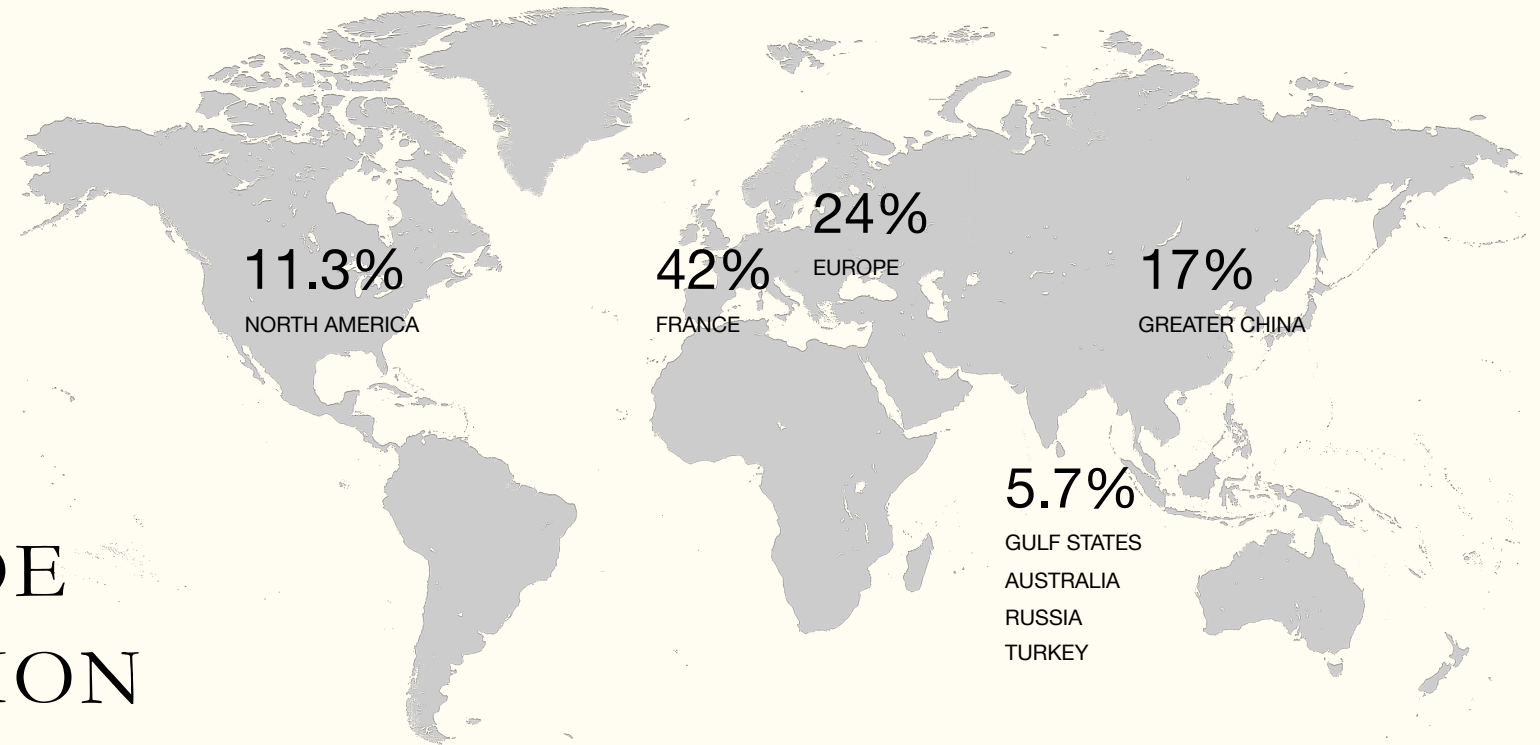

s a n d r o

PARIS

WORLDWIDE DISTRIBUTION

Brand presence in 39 countries
More than 646 points of sale

BRAND NEWS

s a n d r o

PARIS

s a n d r o