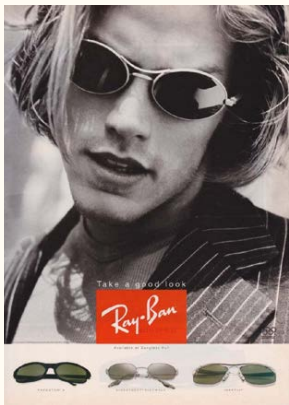

s a n d r o

PARIS

MENS EYEWEAR TIMELESS COLLECTION

PRODUCTS DETAILS :

PDM014468

001 BLK