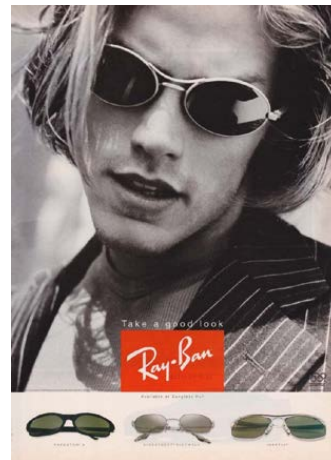

s a n d r o

PARIS

HACKER