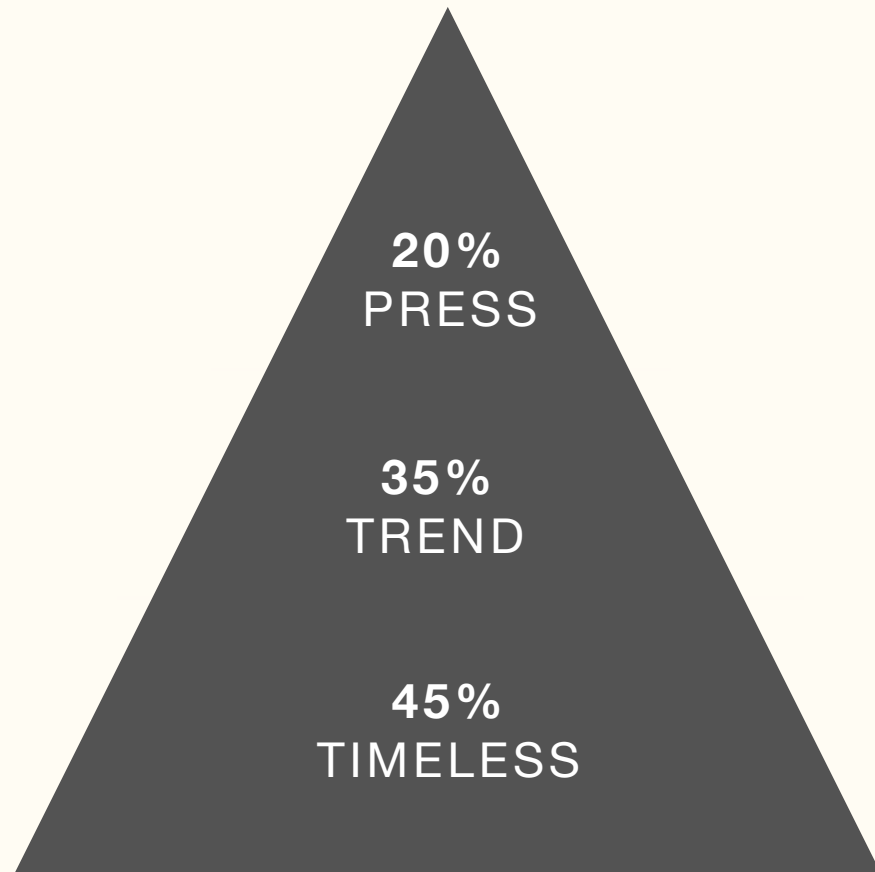

s a n d r o

PARIS

PRODUCT HIERARCHY