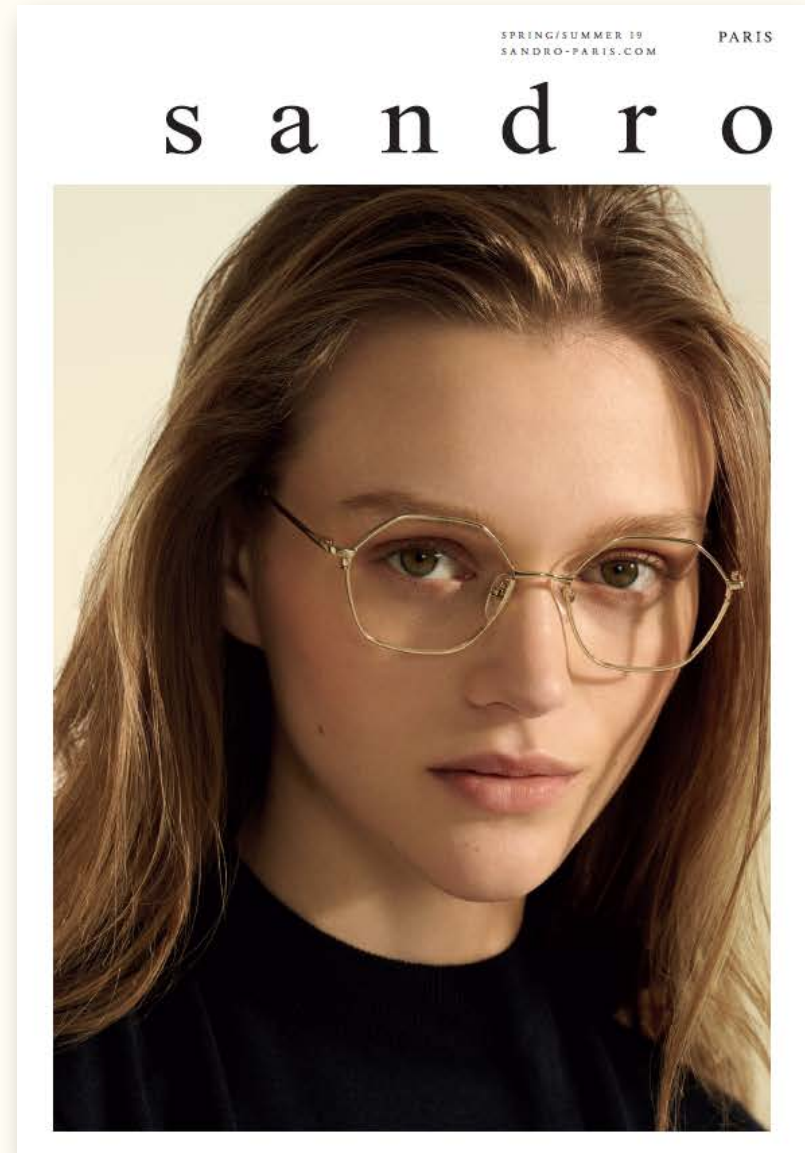

s a n d r o

PARIS

SS19 CAMPAIGN WOMEN'S OPTICAL

Infused with the charm of the Parisian house, the new Sandro women's optical collection offers unique feminine styles all with a vintage essence.