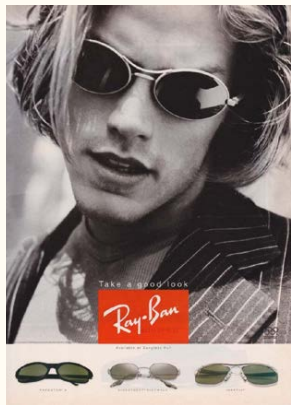

s a n d r o

PARIS

MENS EYEWEAR PRESS PIECES

PRODUCTS DETAILS :

PDM014479

895 DK GUN