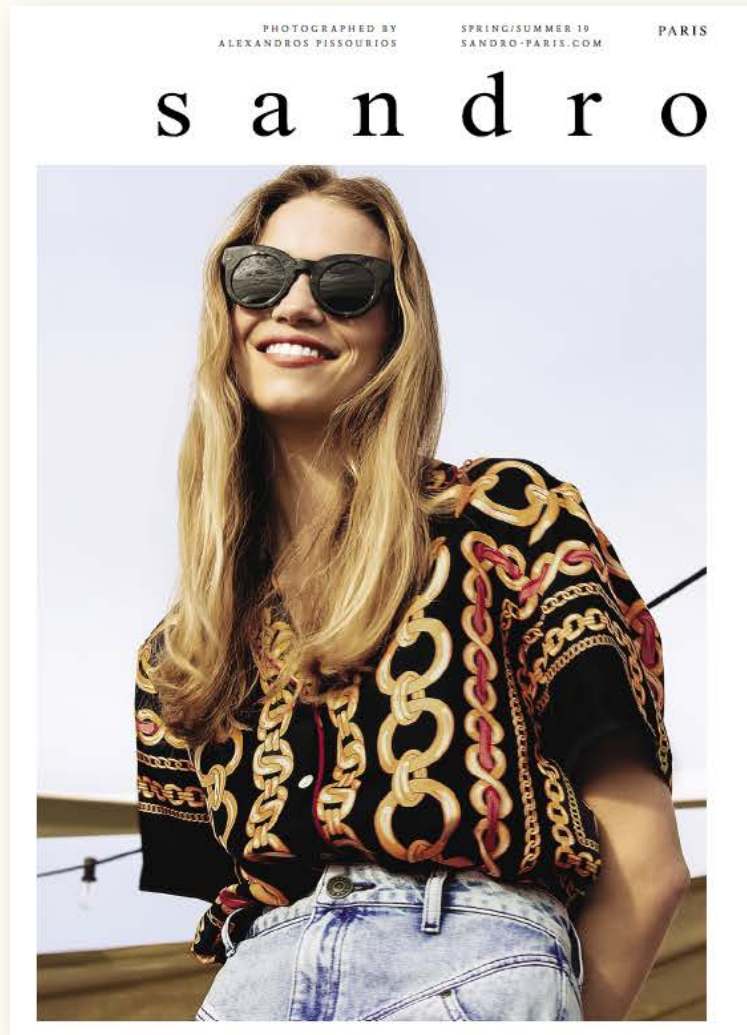

s a n d r o

PARIS

POS

s a n d r o
PARIS

**GOLD PACK: WINDOW STRIP + 4 SHOWCARDS
+1 BANNER + 1 LOGO BLOCK**
£18 / €21.60 / $27 **IN STOCK**
SDPACKGOLDSS19

3 PCS DISPLAY STAND
£18 / €21.60 / $27 **IN STOCK**
SDDS17101411

WINDOW STRIP 170 X 45MM
£12.50 / €15 / $18.75 **IN STOCK**
SDWSY1SS19

LOGOBLOCK
£3.40 / €4.08 / $5.10 **IN STOCK**
SDLB17101410

27